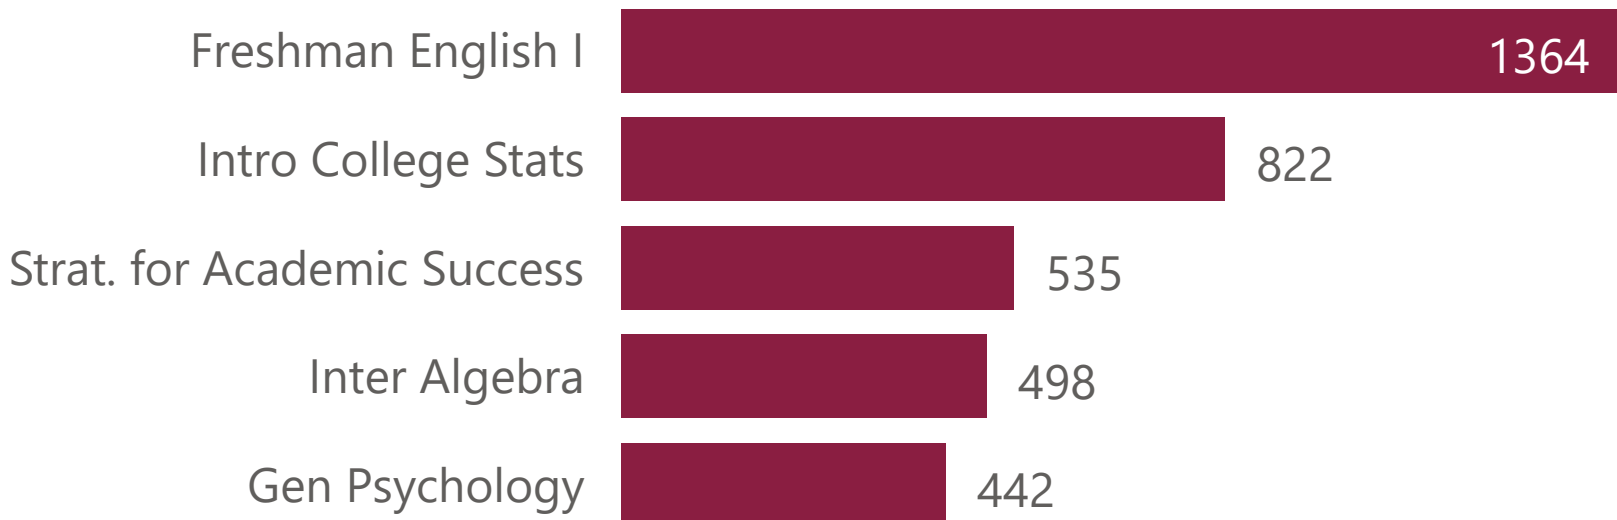

Attend Full Time

71%

Attend Part Time

18:1

Student/Instructor Ratio

Top 5 Courses

\$164,295

in Scholarships Awarded by NFC Foundation