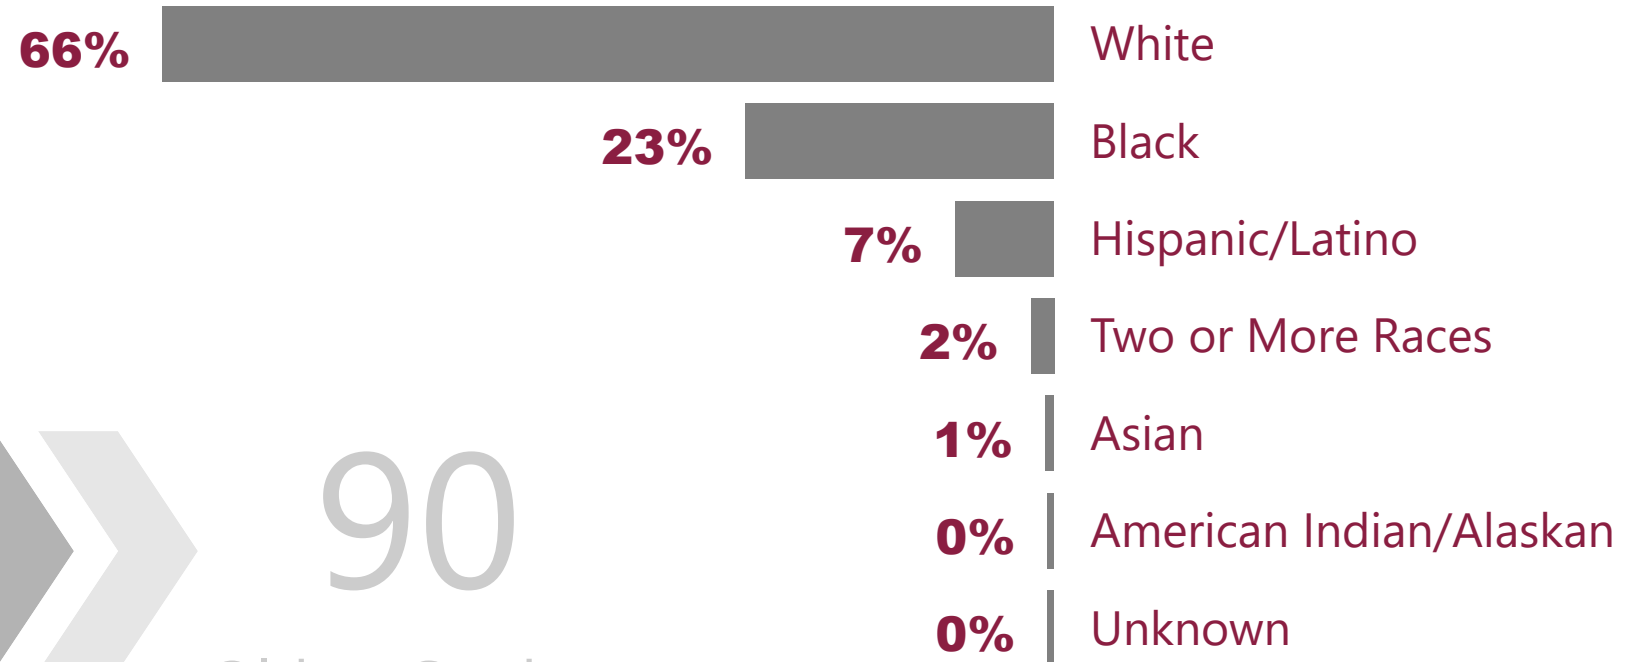

Fall **21**

1224

Enrolled

13
Youngest Student

24
Average Age

90
Oldest Student

Student Ethnicities

29%