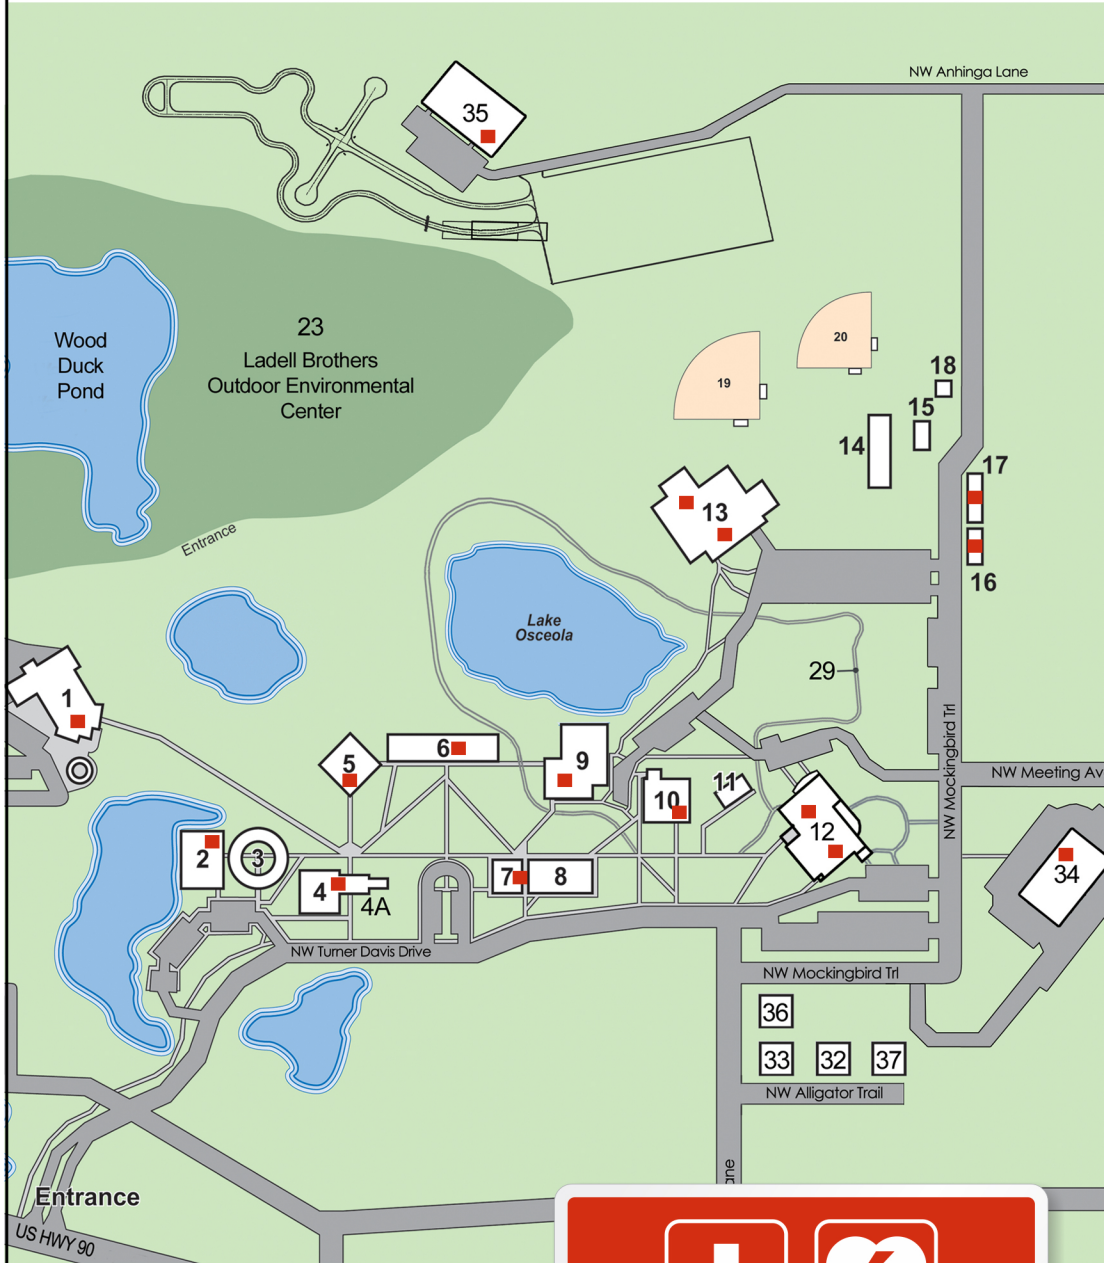

NFCC CAMPUS MAP

NFCC CAMPUS MAP

1. Van H. Priest Auditorium
2. Administrative Services
3. Walter L. Bishop Administration Building
4. Marshall W. Hamilton Library
- 4A. NFCC Board Room
5. Technology Center
6. Developmental Education / Mathematics Classrooms
7. Business Education
8. General Classrooms
9. Student Center
10. Fine Arts/Fine Arts Auditorium
11. Hardee Center for the Arts
12. Colin P. Kelly Fitness Center
13. Career and Technical Education
14. Warehouse
15. Greenhouse
16. Testing Center
17. Maintenance
18. Warehouse
19. Sentinel Baseball Field
20. Frank Cantey Softball Field
23. Ladell Brothers Outdoor Environmental Center
29. Fitness Walking Trail
32. College Advancement Artist Series
33. University Programs Saint Leo University
34. Morris G. Steen, Jr. Science Learning Center
35. Public Safety Academy
36. Development and External Affairs / NFCC Foundation

Emergencies: Dial 911
Campus Security: 850-973-0280

FIRST AID / AED

Emergency Equipment Locations

www.NFCC.edu

325 NW TURNER DAVIS DRIVE | MADISON, FL 32340 | 850.973.2288